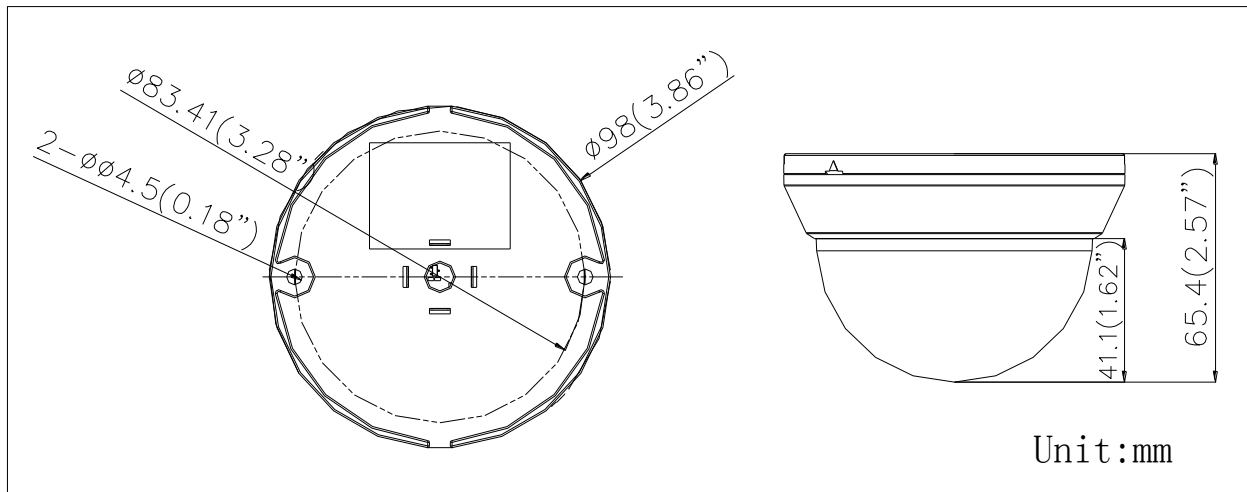

Dimensions

Distributed by

Headquarters
No.555 Qianmo Road, Binjiang District,
Hangzhou 310051, China
T +86-571-8807-5998
overseasbusiness@hikvision.com

Hikvision Poland
T +48-22-460-01-50
poland@hikvision.com

Hikvision USA
T +1-909-895-0400
sales.usa@hikvision.com

Hikvision India
T +91-22-28469900
sales@pramahikvision.com

Hikvision UK
T +44-1628-9021-4
support.uk@hikvision.com

Hikvision Europe
T +31-23-5542770
saleseuro@hikvision.com

Hikvision Italy
T +39-0438-6902
info.it@hikvision.com

Hikvision Singapore
T +65-6684-4718
sg@hikvision.com

Hikvision Middle East
T +971-4-8816086
salesme@hikvision.com

Hikvision France
T +33(0)1-85-330-444
info.fr@hikvision.com

Hikvision Oceania
T +61-2-8599-4233
salesau@hikvision.com

Hikvision Russia
T +7-495-669-67-99
saleru@hikvision.com

Hikvision Spain
T +34-91-737-16-55
info.es@hikvision.com

Hikvision Hong Kong
T +852-2151-1761